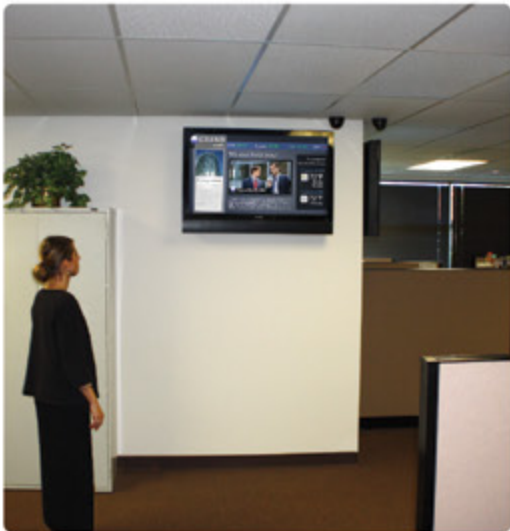

## Networking Options

Connect the X-Series Digital Signage Engine to a local network or the Internet and directly to a display. Networked systems allow users to reach the X-Series' content management system via a web browser. The device includes tools for easy system administration.

## Applications

Comprehensive, yet easy to use, the Exhibio X-Series is designed to meet the needs of businesses, educational institutions, government agencies and other organizations. Use the power of digital signage to instantly communicate with any audience by creating timely, attractive, attention-getting displays with a broad range of multimedia capabilities. With its custom API tool, organizations can write their own plugins to add new & unique features to their signs. Display important news, weather, product information, menus, advertisements, schedules, and more with the X-Series Digital Signage Engine.

Education - Hotels & Hospitality - Public Spaces - Retail Outlets  
Staff Communication - Trade Shows - Transit Facilities