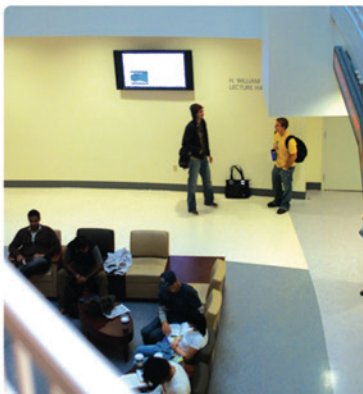

Applications

M-Series generates a looped playlist of pages, enabling clients to display content for days, weeks, or months with little or no maintenance. The simple playlist feature makes M-Series perfect for retail locations, hotels, lobbies, restaurants, entertainment venues, and more.

Education - Hotels & Hospitality - Public Spaces - Retail Outlets
Staff Communication - Trade Shows - Transit Facilities